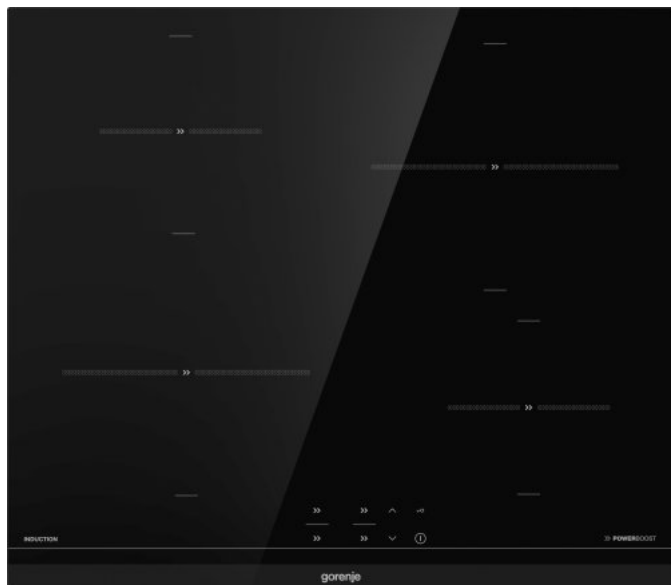

IT640BCSC

gorenje
Life Simplified

Induction hob

 PowerBoost

 TouchControl

 Timer

Black

Chamfered front hob edge

Touch control

Timer function

Power boost

4 induction heating zones Left front: Ø 21 cm, 1.5/2 kW, Right front: Ø 14.5 cm, 1.2/1.6 kW, Left rear: Ø 14.5 cm, 1.2/1.6 kW, Right rear: Ø 21 cm, 1.5/2 kW

Residual heat indicator